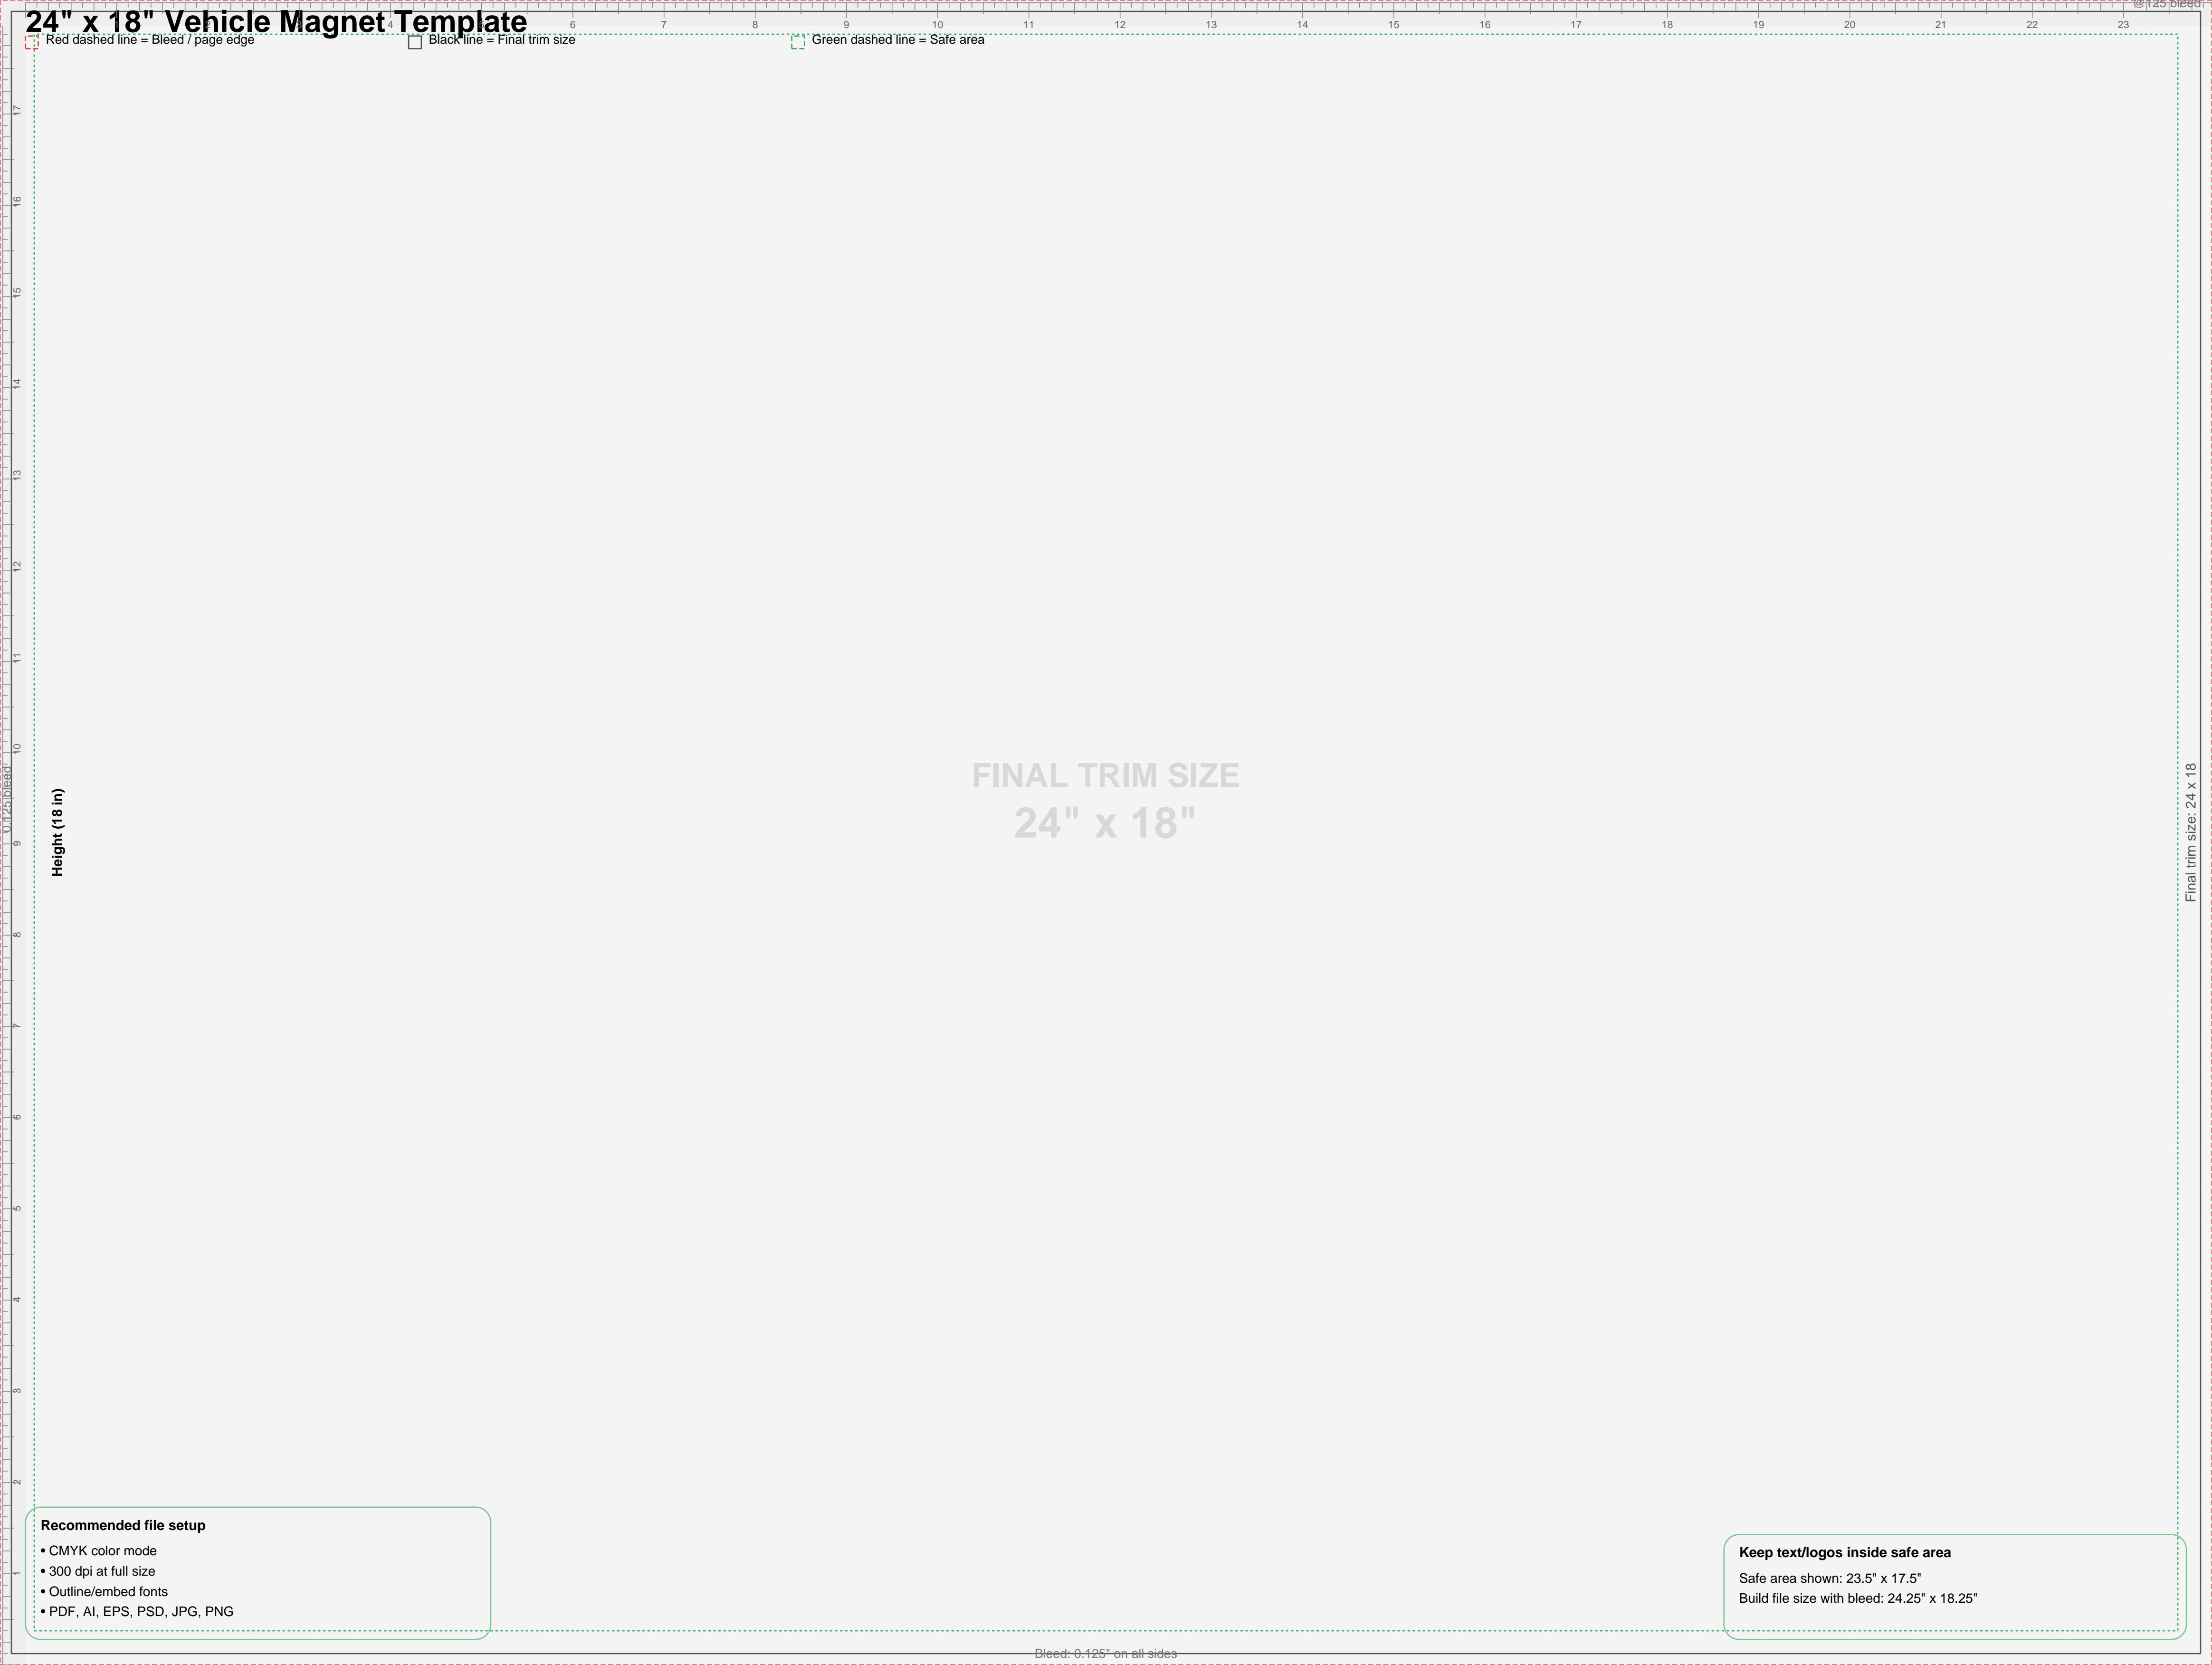

# 24" x 18" Vehicle Magnet Template

Red dashed line = Bleed / page edge

Black line = Final trim size

Green dashed line = Safe area

Height (18 in)

FINAL TRIM SIZE  
24" x 18"

**Recommended file setup**

- CMYK color mode
- 300 dpi at full size
- Outline/embed fonts
- PDF, AI, EPS, PSD, JPG, PNG

**Keep text/logos inside safe area**

Safe area shown: 23.5" x 17.5"  
Build file size with bleed: 24.25" x 18.25"

Bleed: 0.125" on all sides

Final trim size: 24 x 18