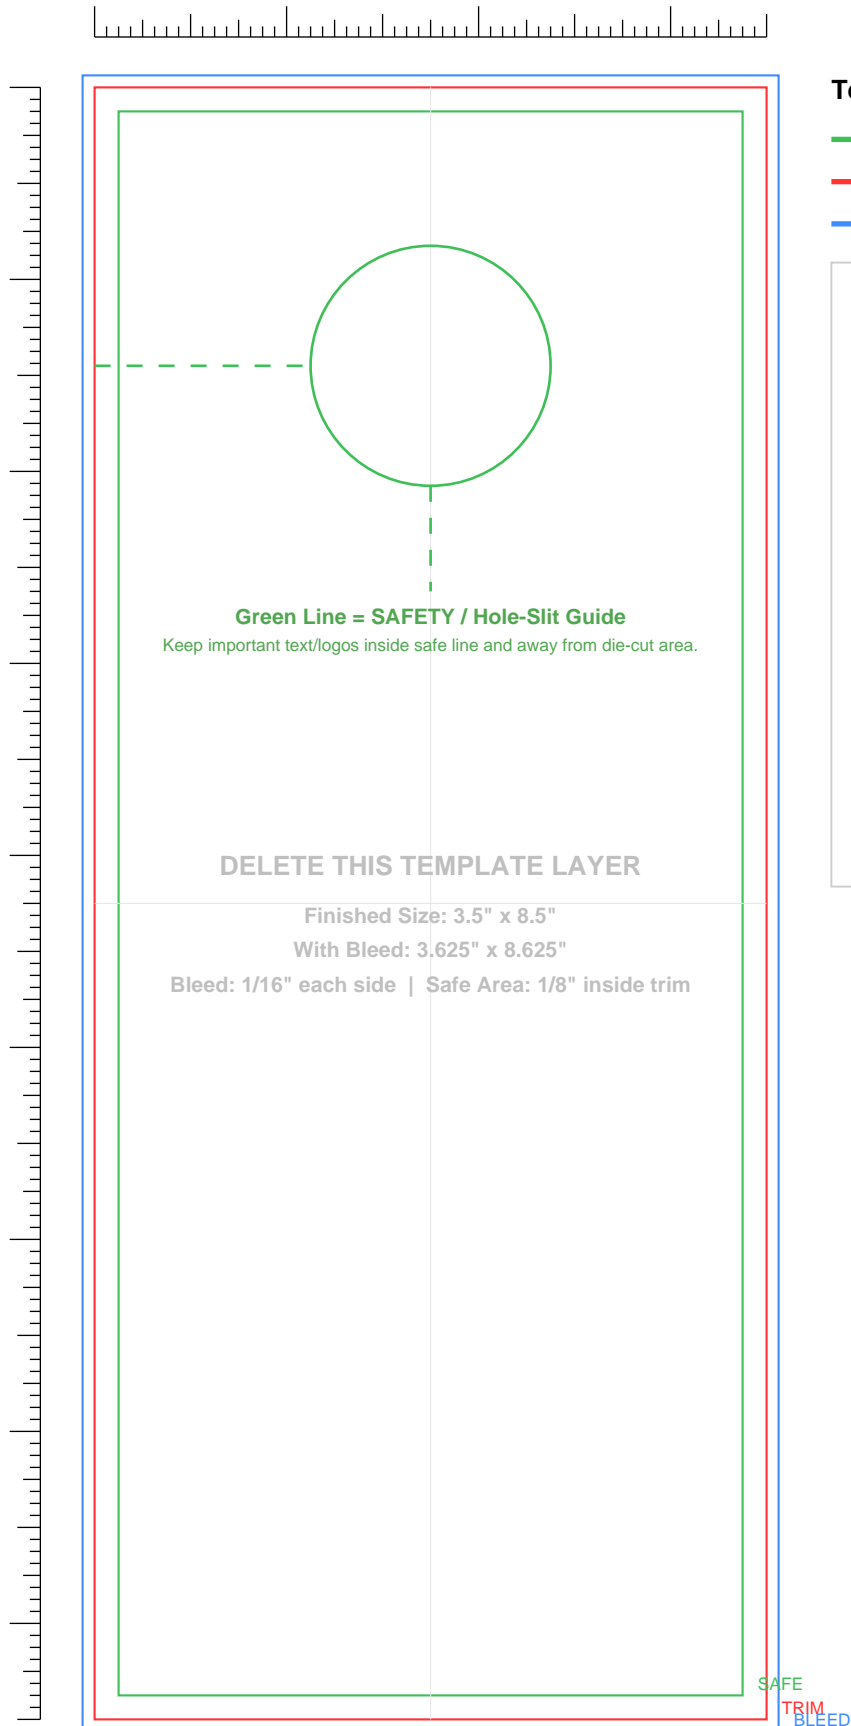

3.5" x 8.5" Door Hanger Artwork Template

Includes top/left rulers, bleed, trim/cut, safe area, and door hanger hole/slit guide.

Template Lines

- GREEN = Safe area / hole guide
- RED = Trim / cut line
- BLUE = Bleed edge

Artwork Setup

Document: 3.625" x 8.625"

Final trim: 3.5" x 8.5"

Bleed: 1/16" on all sides

Safe margin: 1/8" inside trim

Color: CMYK

Resolution: 300 dpi

Embed images / outline fonts

Export PDF with bleed

Remove template layer before print